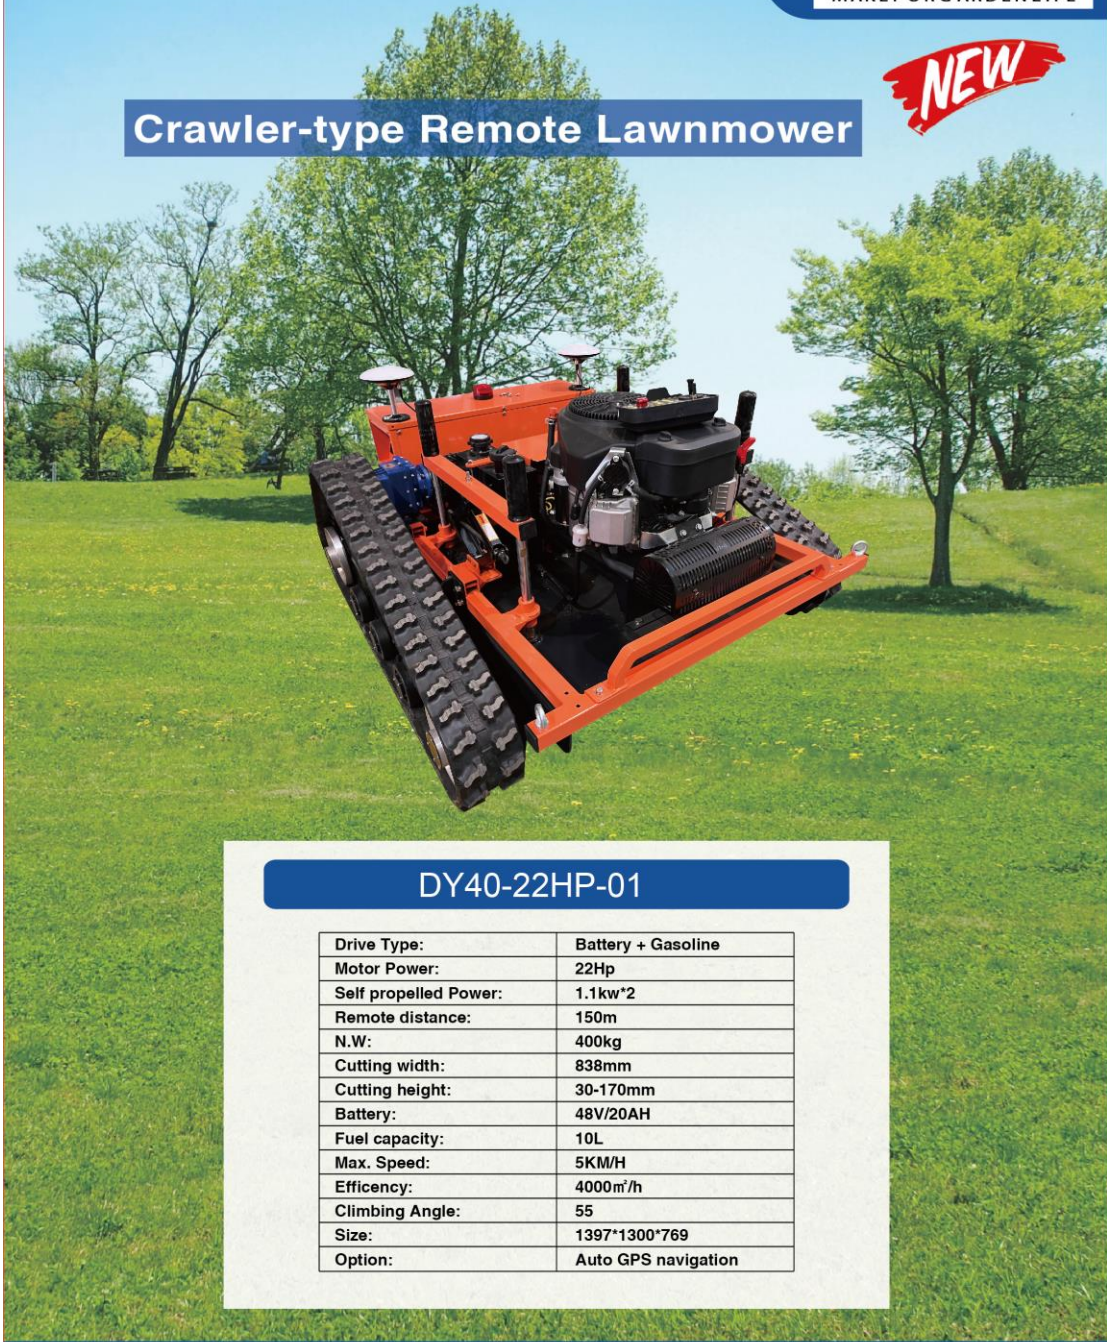

NEW

Crawler-type Remote Lawnmower

DY40-22HP-01

Drive Type:	Battery + Gasoline
Motor Power:	22Hp
Self propelled Power:	1.1kw*2
Remote distance:	150m
N.W:	400kg
Cutting width:	838mm
Cutting height:	30-170mm
Battery:	48V/20AH
Fuel capacity:	10L
Max. Speed:	5KM/H
Efficiency:	4000m²/h
Climbing Angle:	55
Size:	1397*1300*769
Option:	Auto GPS navigation

www.dayeepower.com
Over 20 years Making Experience!