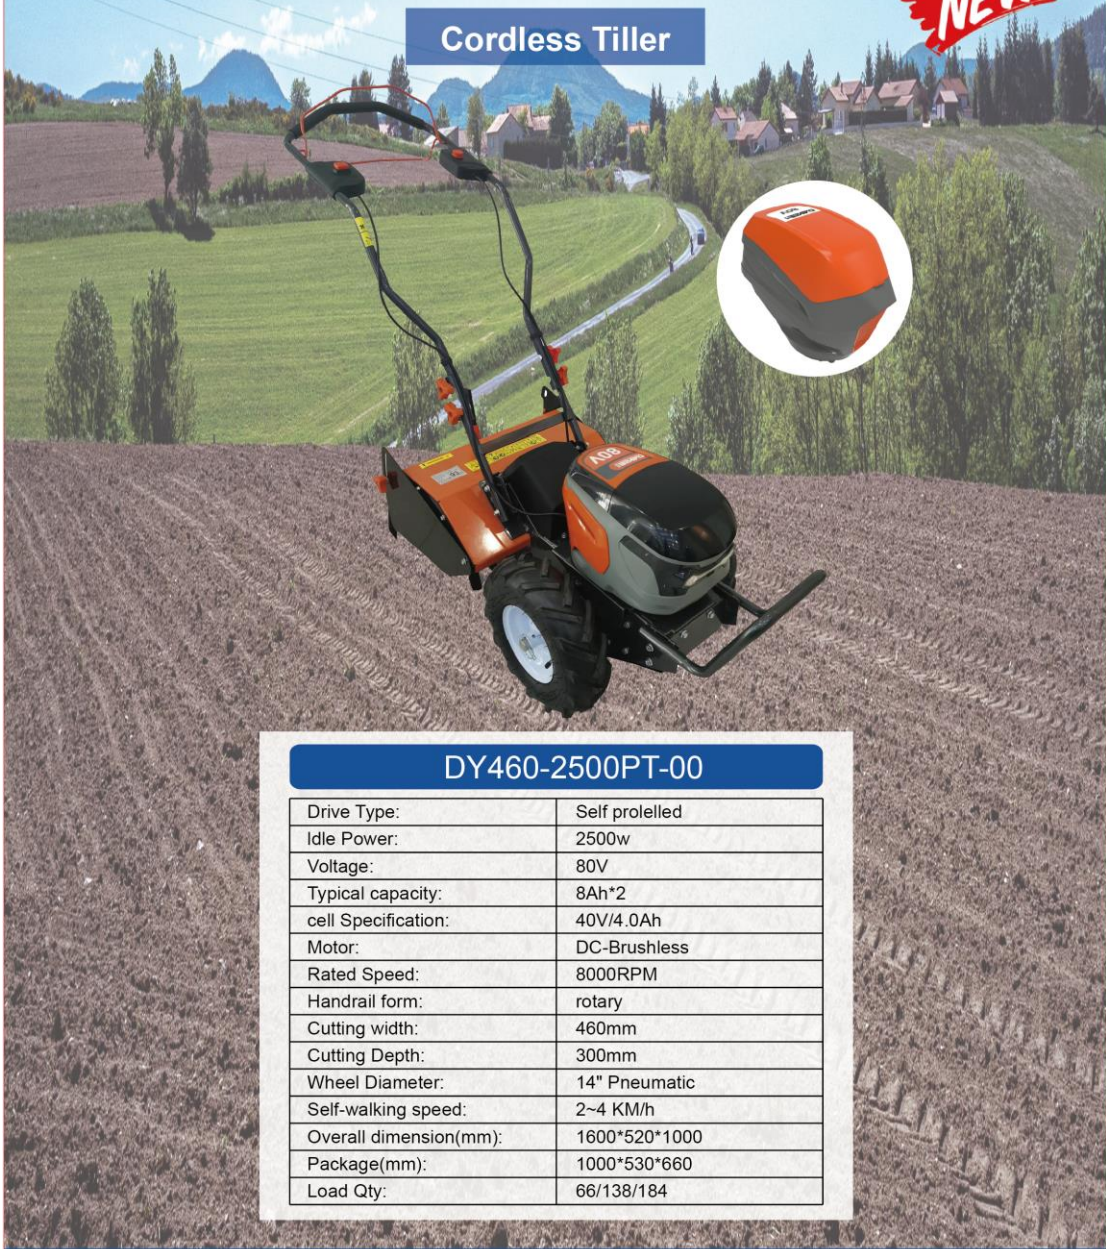

PATENTED PRODUCTS!

NEW

Cordless Tiller

DY460-2500PT-00

Drive Type:	Self propelled
Idle Power:	2500w
Voltage:	80V
Typical capacity:	8Ah*2
cell Specification:	40V/4.0Ah
Motor:	DC-Brushless
Rated Speed:	8000RPM
Handrail form:	rotary
Cutting width:	460mm
Cutting Depth:	300mm
Wheel Diameter:	14" Pneumatic
Self-walking speed:	2~4 KM/h
Overall dimension(mm):	1600*520*1000
Package(mm):	1000*530*660
Load Qty:	66/138/184

www.dayeepower.com
Over 20 years Making Experience!