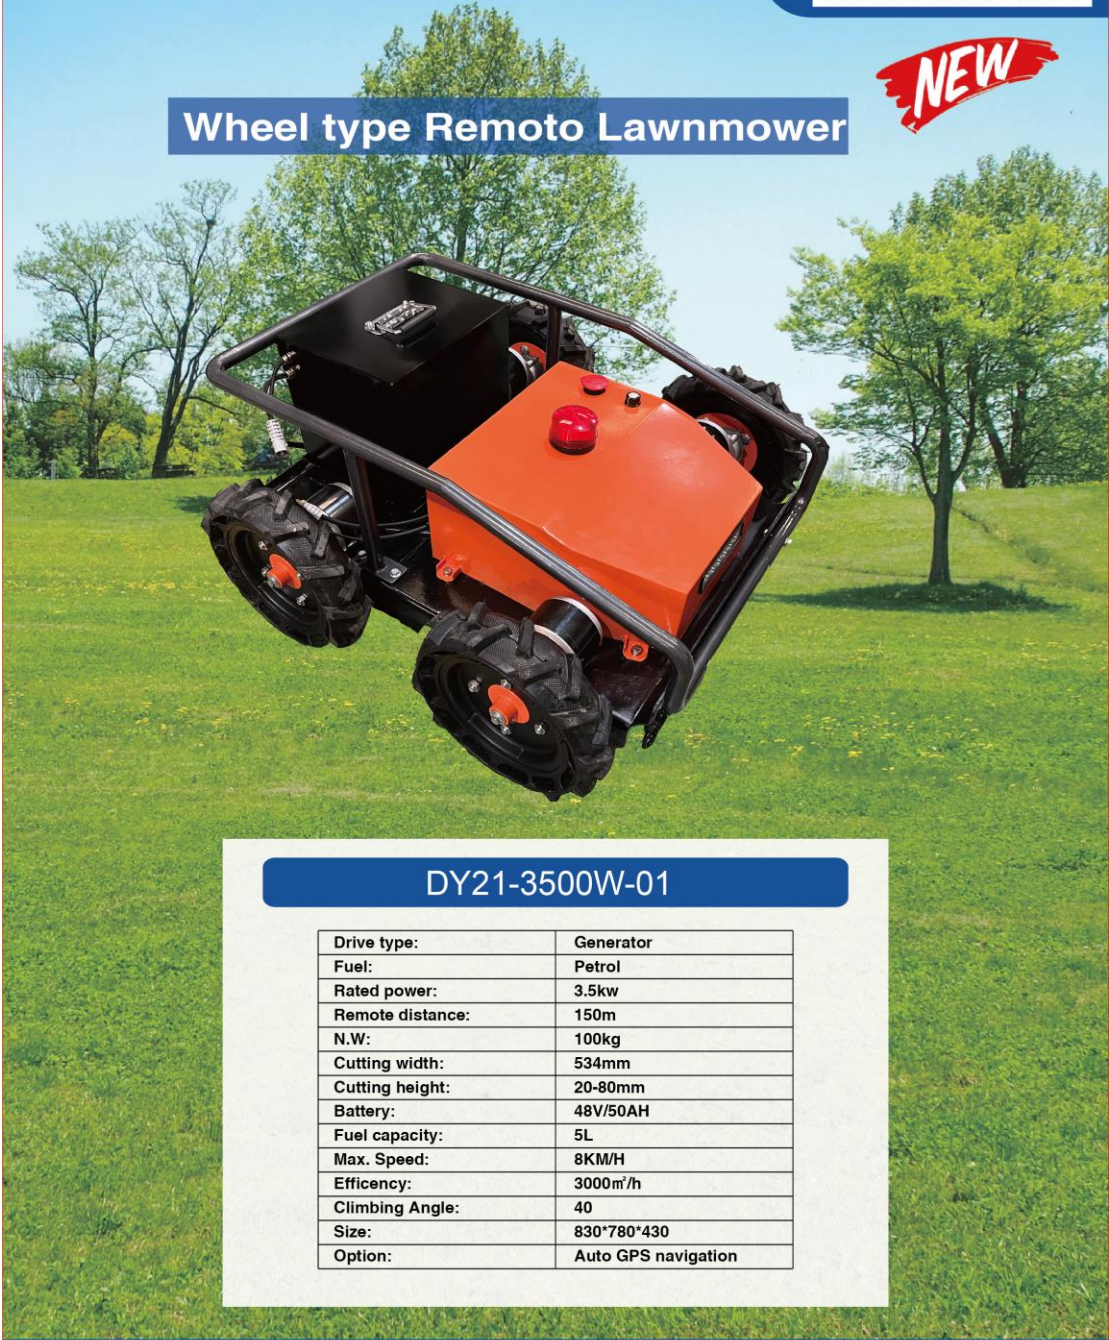

NEW

Wheel type Remoto Lawnmower

DY21-3500W-01

Drive type:	Generator
Fuel:	Petrol
Rated power:	3.5kw
Remote distance:	150m
N.W:	100kg
Cutting width:	534mm
Cutting height:	20-80mm
Battery:	48V/50AH
Fuel capacity:	5L
Max. Speed:	8KM/H
Efficiency:	3000m ² /h
Climbing Angle:	40
Size:	830*780*430
Option:	Auto GPS navigation

www.dayeepower.com

Over 20 years Making Experience!

NEW

Crawler-type Remote Lawnmower

A truly functional lawnmower

DY21-3500W-02

Drive type:	Generator
Fuel:	Petrol
Rated power:	3.5kw
Remote distance:	150m
N.W:	138kg
Cutting width:	534mm
Cutting height:	0-100mm
Battery:	48V/50AH
Fuel capacity:	5L
Max. Speed:	5KM/H
Efficiency:	2500m ² /h
Climbing Angle:	40
Size:	1000*980*700
Option:	Auto GPS navigation

www.dayeepower.com
Over 20 years Making Experience!

NEW

Cordless Lawnmower

DY190-1100PB-00

Drive Type:	Hand push
Voltage:	40V
Typical capacity:	4Ah
Cell Specification:	4V/2.0Ah 18650
Motor:	DC-Brushless
Rated Speed:	2800rpm 3100rpm
Cutting Height:	25-65mm, 8 levels central
Cutting width:	480mm(19")
Catcher volume:	55L
Deck Material:	aluminum
Wheel Diameter:	Front 8", rear8"
Package(mm):	830*570*420
Load Qty:	140/280/336

www.dayeepower.com
Over 20 years Making Experience!

NEW

Gasoline Lawnmower

Shredder

DY220-196SB-00

Drive Type:	Selfpropelled
Engine Type:	DY1P70FA DY1P70FB
Rated Speed:	2800rpm
Displacement:	173cc 196cc
Cutting Height:	25 ~ 75mm, 8 positions
Height Adjustment:	Central
Cutting width:	560mm(22")
Catcher volume:	55L
Deck Material:	aluminum
Wheel Diameter:	Front 8" , rear 9"
Fuel Tank Capacity:	1.5L
Oil capacity:	0.6L
Package(mm):	980*620*460
Load Qty:	100/215/215